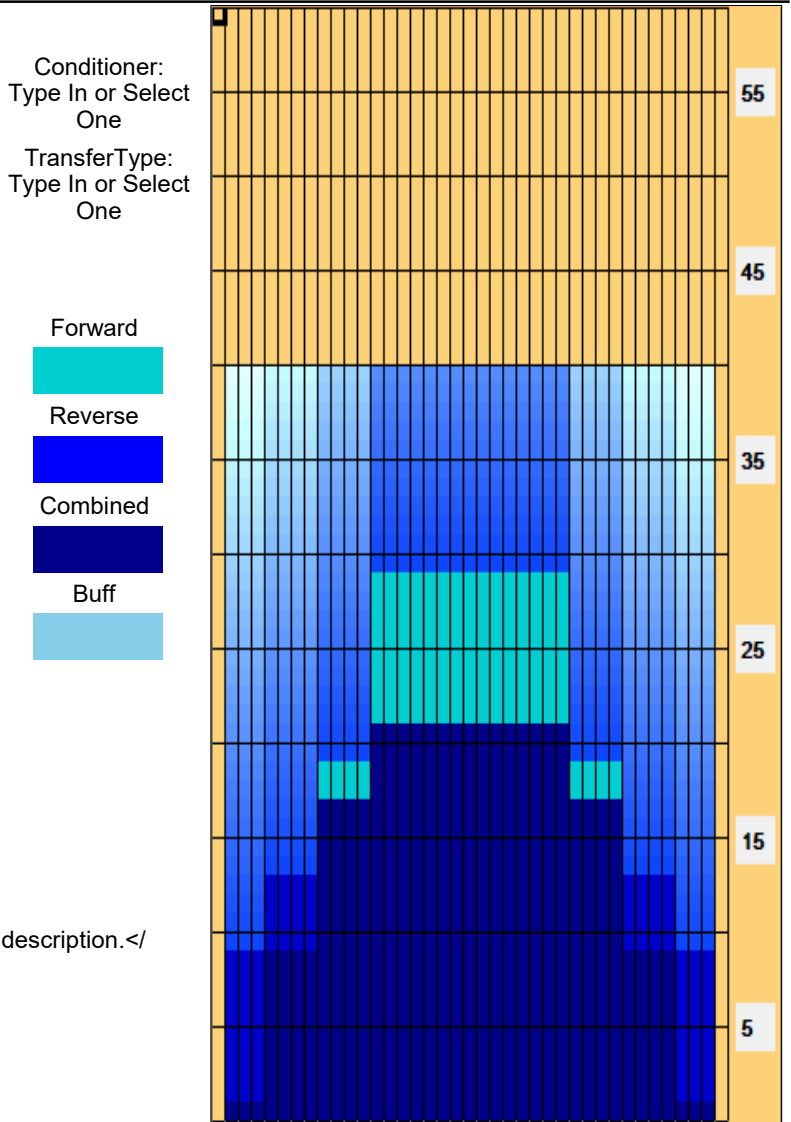

Kegel Sport Series - SUNSET STRIP - 3240 (50 uL)

Oil Pattern Distance: 40 Feet **Reverse Brush Drop:** 40 Feet **Oil Per Board:** 50 uL
Forward Oil Total: 15.95 mL **Reverse Oil Total:** 8.75 mL **Volume Oil Total:** 24.7 mL
Forward Boards Crossed: 319 Boards **Reverse Boards Crossed:** 175 Boards **Total Boards Crossed:** 494 Boards

Start	Stop	Loads	Speed	Crossed	Start	End	Feet	T.Oil
1	2L	2R	2	14	74	0.0	1.9	3700
2	5L	5R	3	18	93	1.9	9.5	4650
3	9L	9R	4	18	92	9.5	19.7	4600
4	13L	13R	4	18	60	19.7	29.9	3000
5	2L	2R	0	18	0	29.9	33.0	0
6	2L	2R	0	22	0	33.0	40.0	0

Conditioner:
Type In or Select One

TransferType:
Type In or Select One

Forward
Reverse
More

Start	Stop	Loads	Speed	Crossed	Start	End	Feet	T.Oil
1	2L	2R	0	30	0	40.0	21.0	0
2	13L	13R	2	14	30	21.0	17.1	1500
3	9L	9R	2	14	46	17.1	13.2	2300
4	5L	5R	2	14	62	13.2	9.3	3100
5	2L	2R	1	10	37	9.3	7.9	1850
6	2L	2R	0	10	0	7.9	0.0	0

Forward
Reverse
More

<p> Reverse Drop Brush at 32'. Download PDF for full description.</p>

Item	3L-7L:18L-18R	8L-12L:18L-18R	13L-17L:18L-18R	18L-18R:17R-13R	18L-18R:12R-8R	18L-18R:7R-3R
Description	Outside Track:Middle	Middle Track:Middle	Inside Track:Middle	Middle: Inside Track	Middle:Middle Track	Middle:Outside Track
Track Zone Ratio	3.33	1.56	1	1	1.56	3.33